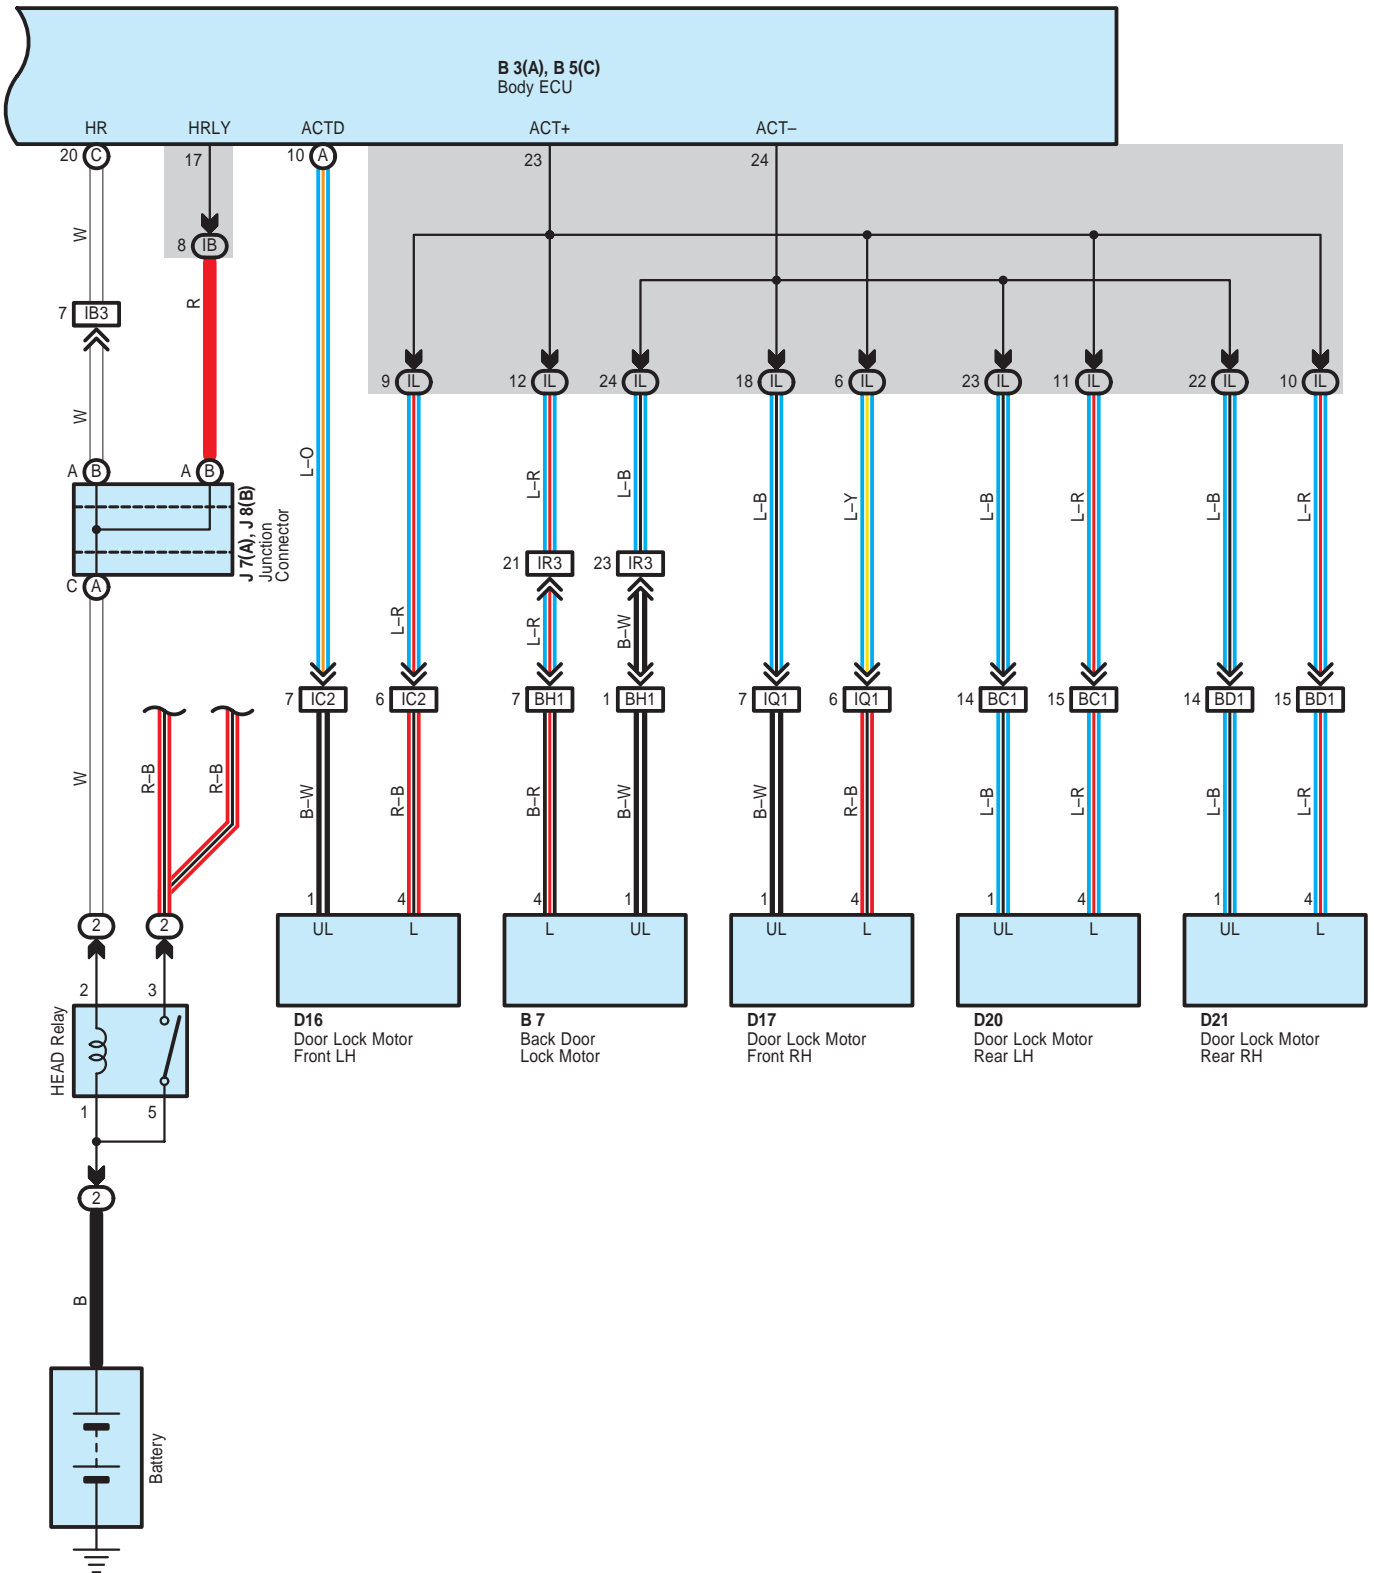

LEXUS Link System <Mayday System>

O 2 Overhead J/B

LEXUS Link System <Mayday System>

* 1 : w/ LEXUS Navigation System

A 28
Yellow

B 3
White

B 5
White

B 7
White