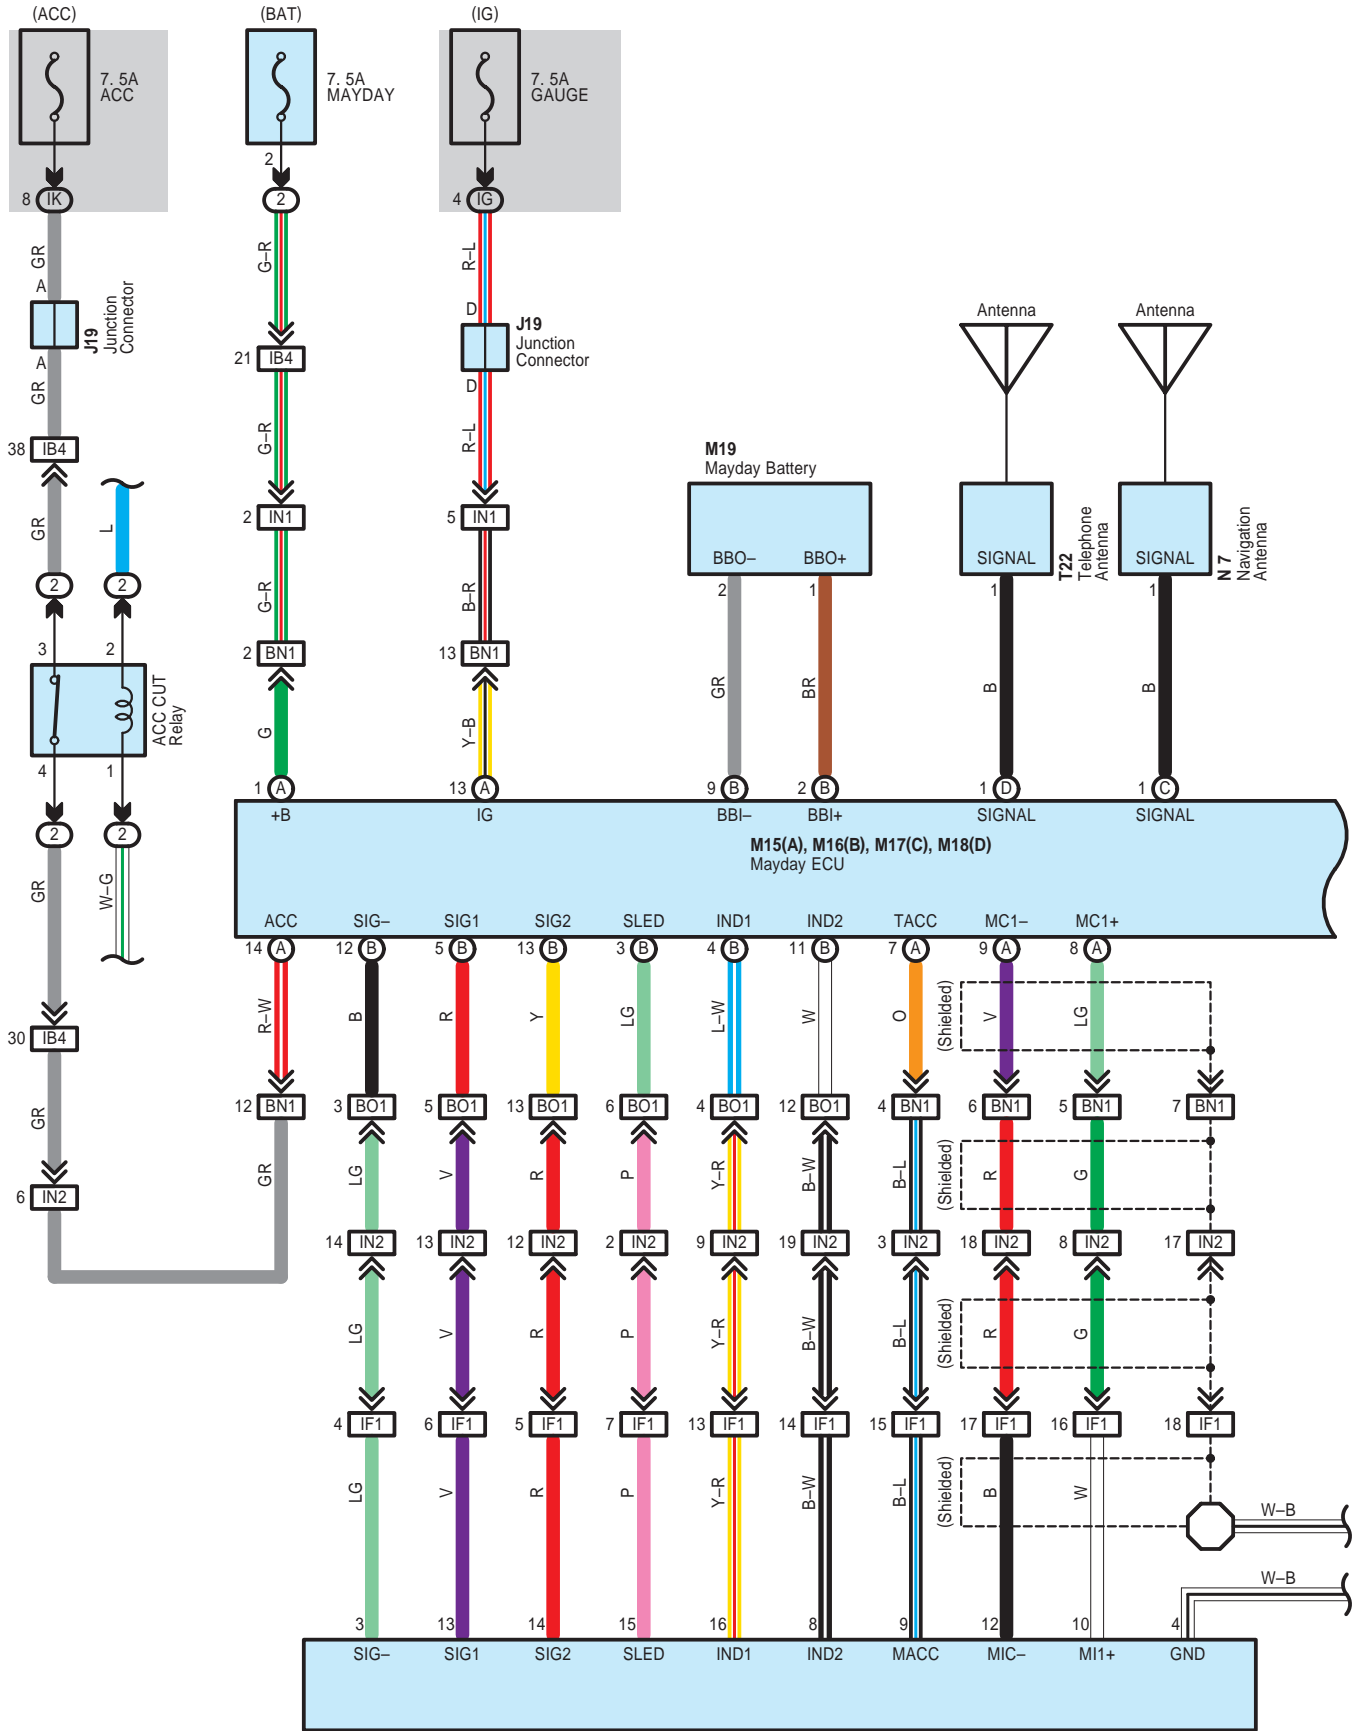

LEXUS Link System <Mayday System>

O 2 Overhead J/B

LEXUS Link System <Mayday System>

* 1 : w/ LEXUS Navigation System

A 28
Yellow

B 3
White

B 5
White

B 7
White

C 14
White

D 3
White

D 16
White

D 17
White

D 20
White

D 21
White

F 10
White

H 9
Black