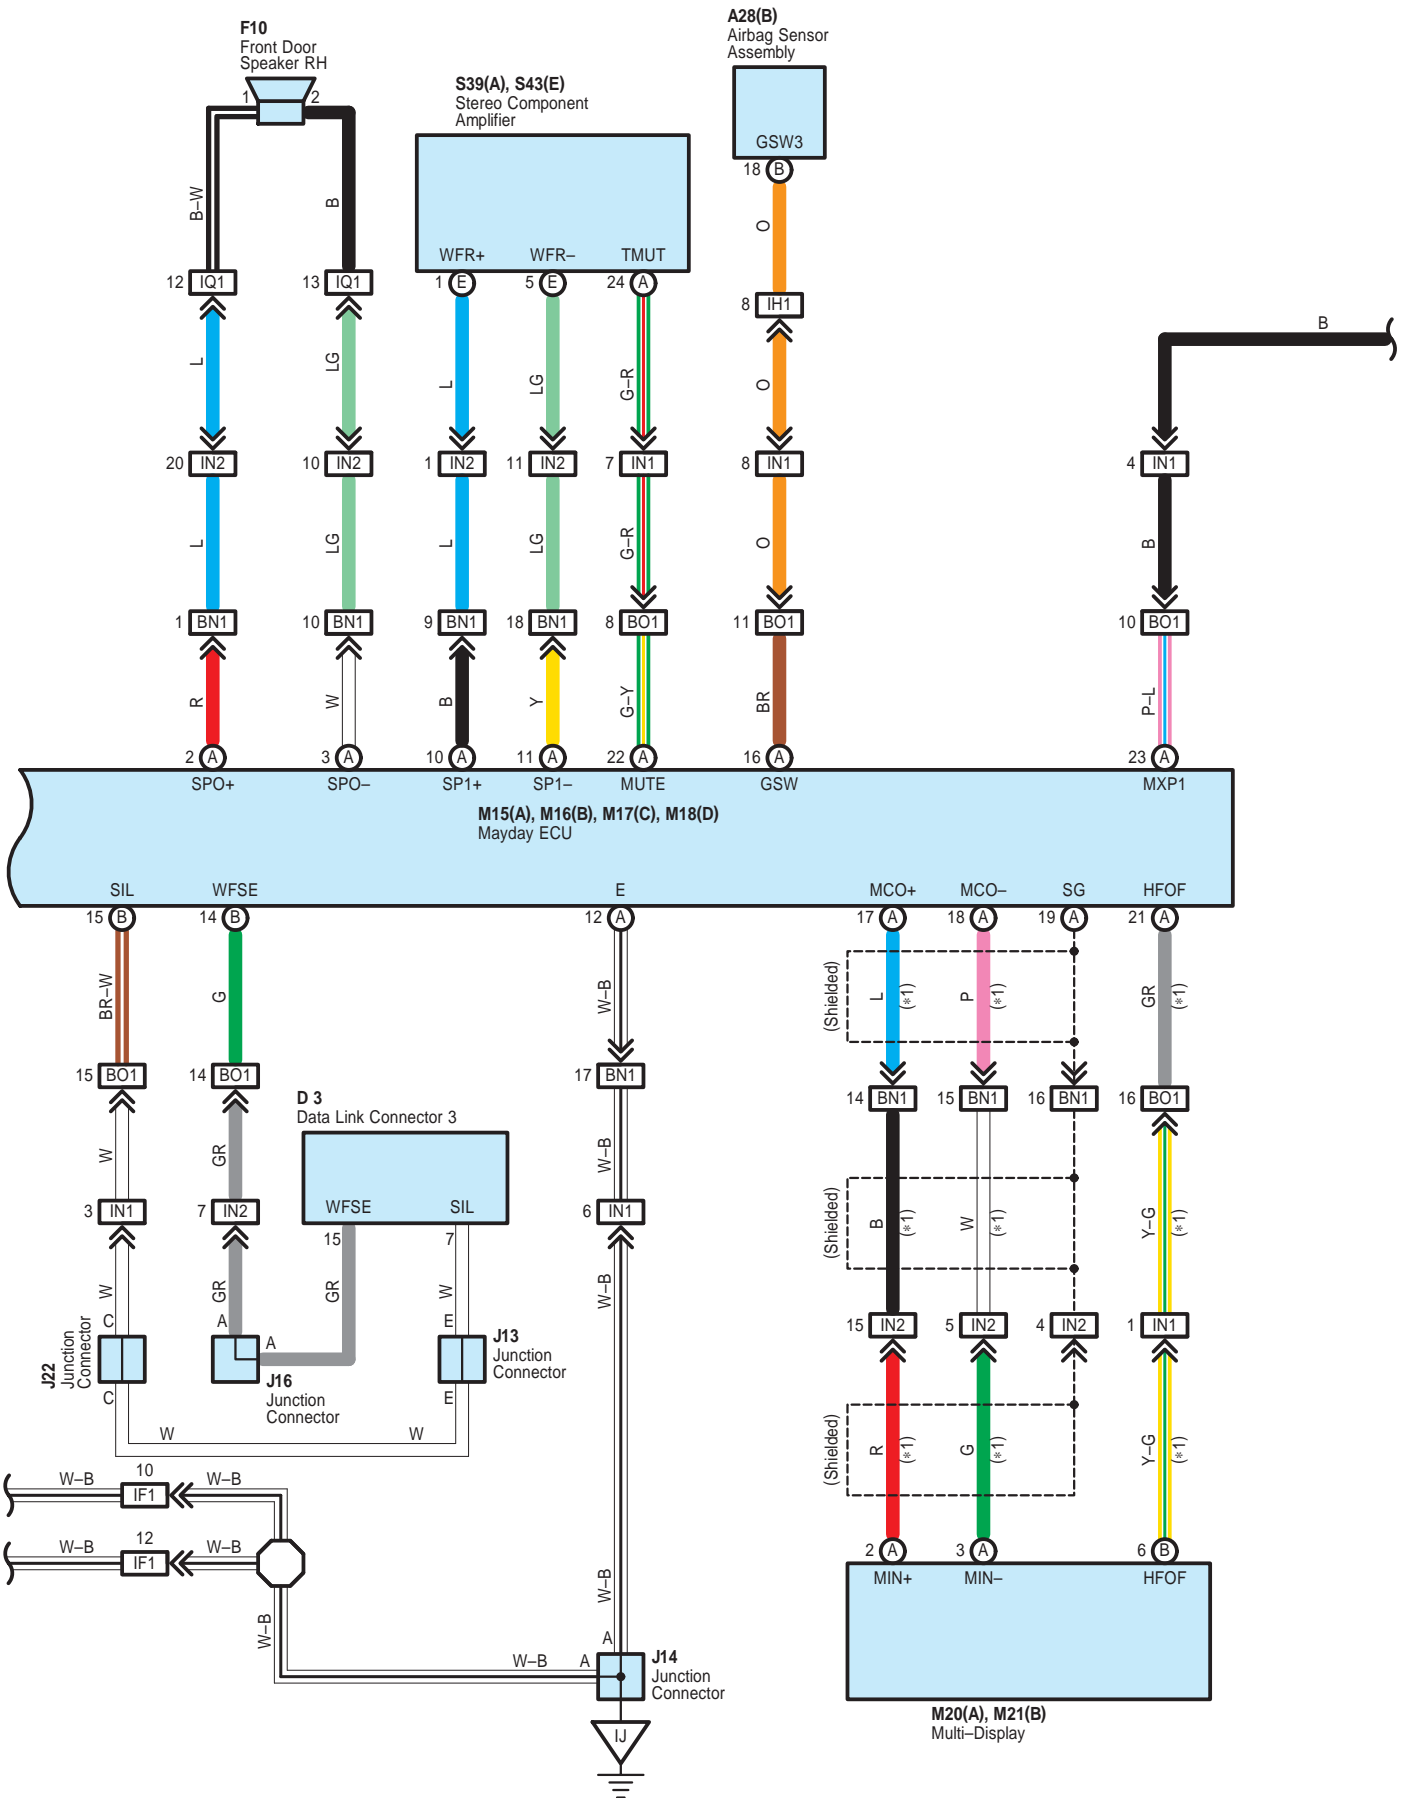

LEXUS Link System <Mayday System>

O 2 Overhead J/B

LEXUS Link System <Mayday System>

* 1 : w/ LEXUS Navigation System

A 28
Yellow

B 3
White

B 5
White

B 7
White