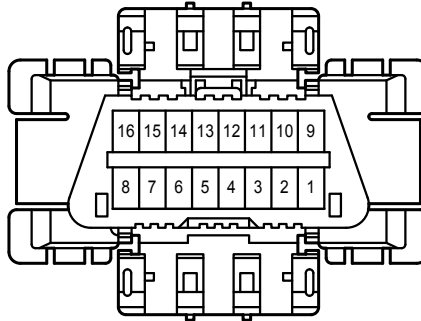

D 20
White

D 21
White